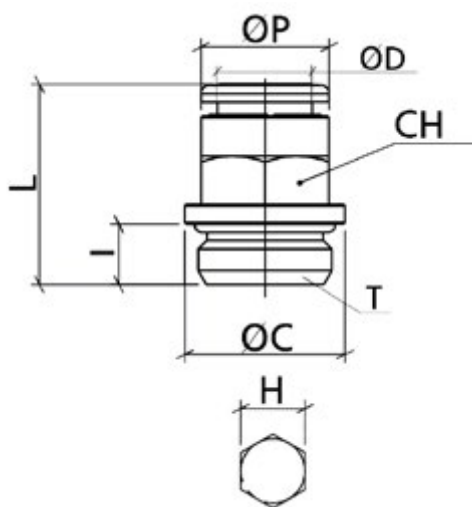

Data Sheet

Article number: 589OTRC08G02

Description: Metal Push-in fitting, straight, $\varnothing 8$ / G1/4", w. o-ring
Type: OTRC08G02, Nickel plated brass

Measures

= G1/4"

Weight = 13.5

= 16

= 14

= 6.5

= 21.5

= 14

= 8

= 6